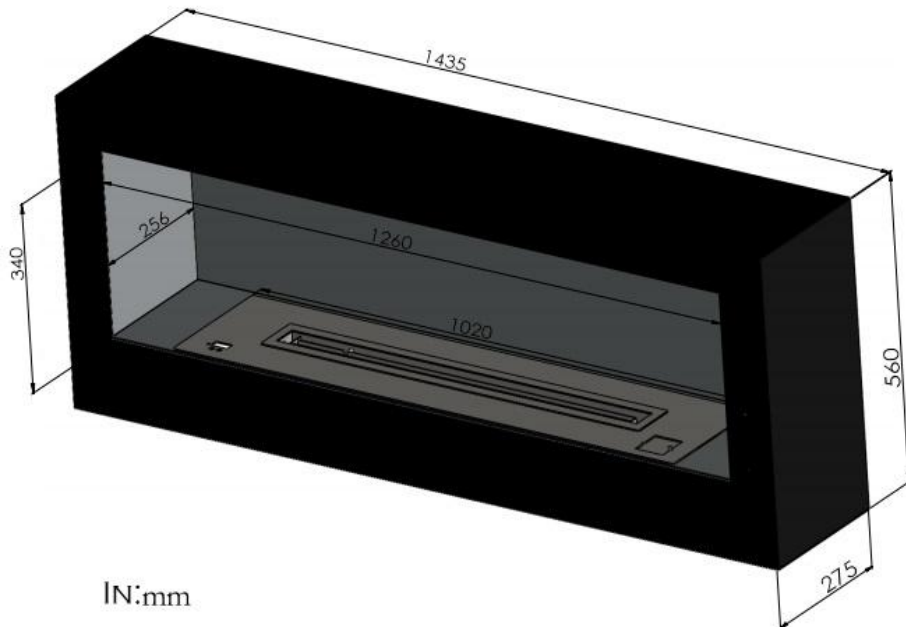

TECHNICAL DATA AH100
Wall mount Remote controlled LED Screen Ethanol Fireplace (144cm-56.7in)
Electronic ignition and security detectors

1. Technical data
2. Dimensions
3. Minimum dimensions of safety
4. Operating Procedure

TECHNICAL DATA AH100
Wall mount Remote controlled LED Screen Ethanol Fireplace (144cm-56.7in)
Electronic ignition and security detectors

Security

Electronic sensors that automatically halt the unit in case of malfunction
(CO², heat, levels, shake stop, tank gauge, etc.)

Standards

All Acquisitions devices comply with the following safety standards:
CE (Europe), FCC (USA), IC (Canada)

IN:mm

AH100 data

Dimensions: 144 / 28 / 56 cm – 56.7 / 11.0 / 22.0 in
Output: 4 750 W (16 500 BTU)
Consumption: 1 L/h (0.25 Gal/h)
Gross Weight: 85kg
Tank capacity: 5.5 L (1.45 Gallons)

TECHNICAL DATA AH100
Wall mount Remote controlled LED Screen Ethanol Fireplace (144cm-56.7in)
Electronic ignition and security detectors

A. Power supply

Connect the provided 12V adapter

Make sure there is power supply socket behind the box before insert the burner.