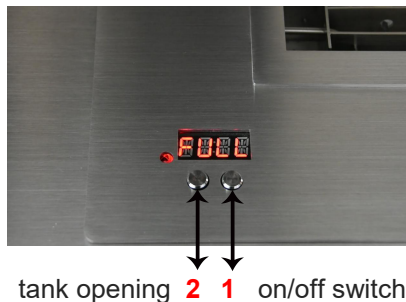

TECHNICAL DATA AH100
Wall mount Remote controlled LED Screen Ethanol Fireplace (144cm-56.7in)
Electronic ignition and security detectors

Security

Electronic sensors that automatically halt the unit in case of malfunction
(CO², heat, levels, shake stop, tank gauge, etc.)

TECHNICAL DATA AH100
Wall mount Remote controlled LED Screen Ethanol Fireplace (144cm-56.7in)
Electronic ignition and security detectors

A. Power supply

Connect the provided 12V adapter

Make sure there is power supply socket behind the box before insert the burner.

B. Tank filling

Only use denatured ethanol 95 – 97%.

Press on the button **(2)**

The door is unlocked, open the door, remove the cap and fill the tank with a funnel. When the tank is full, a beep warns you and a message is displayed on the LED screen. Put the cap back on and close the door of the tank.

After Five seconds the door will be automatically locked.

Never fill the burner directly, fill the ethanol tank.

C. Press on the remote control, or press the on/off switch **(1) to ignite or switch off the burner.**